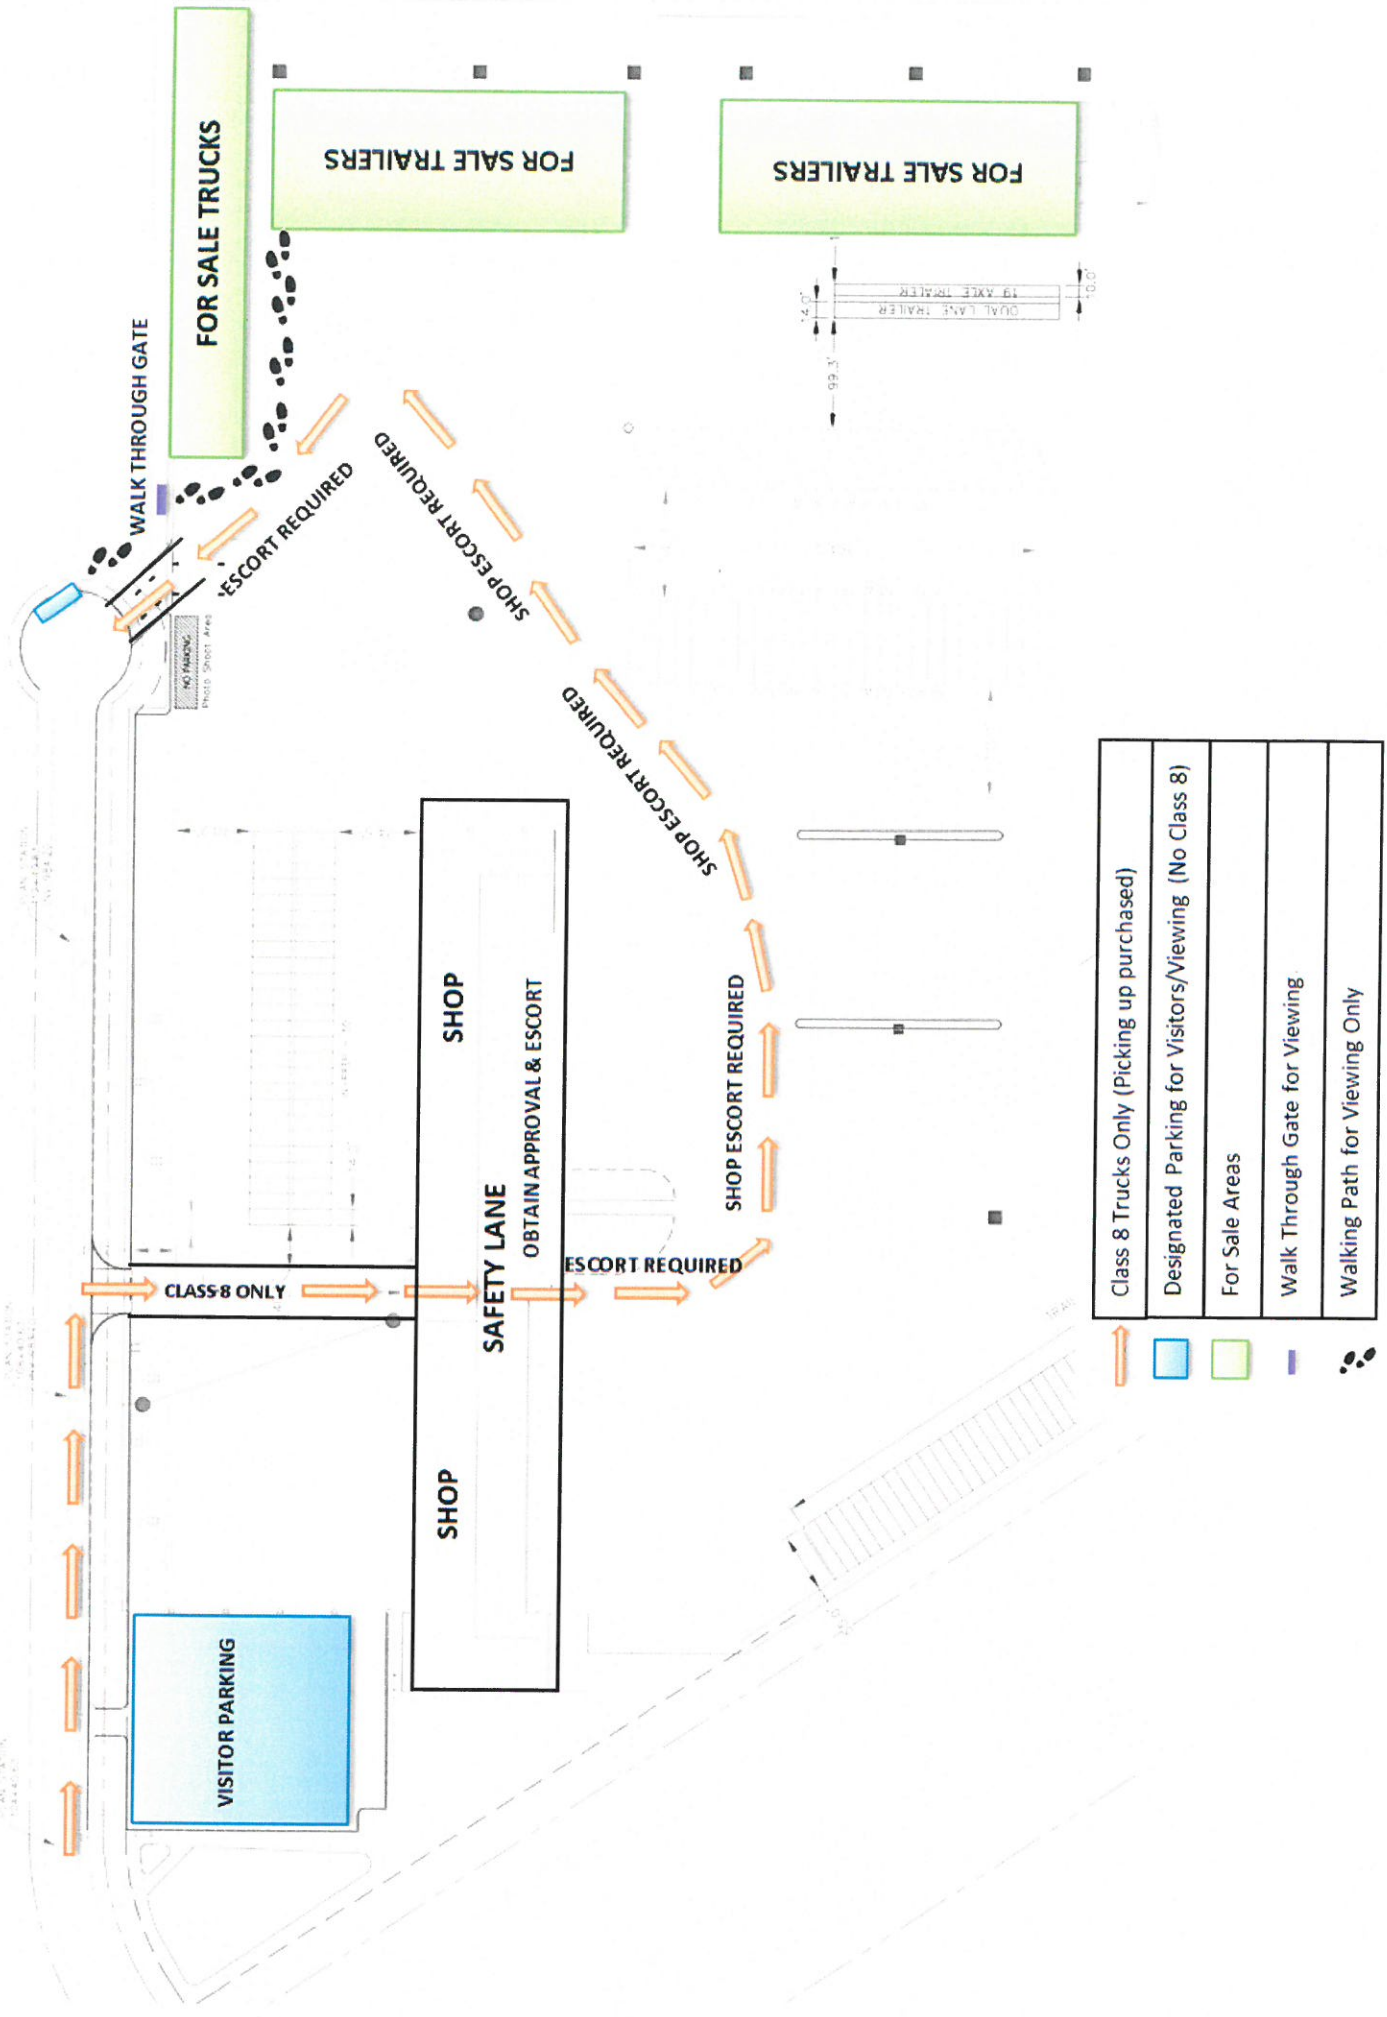

300 74<sup>th</sup> Street South, St. Cloud, MN 56301

	Class 8 Trucks Only (Picking up purchased)
	Designated Parking for Visitors/Viewing (No Class 8)
	For Sale Areas
	Walk Through Gate for Viewing
	Walking Path for Viewing Only